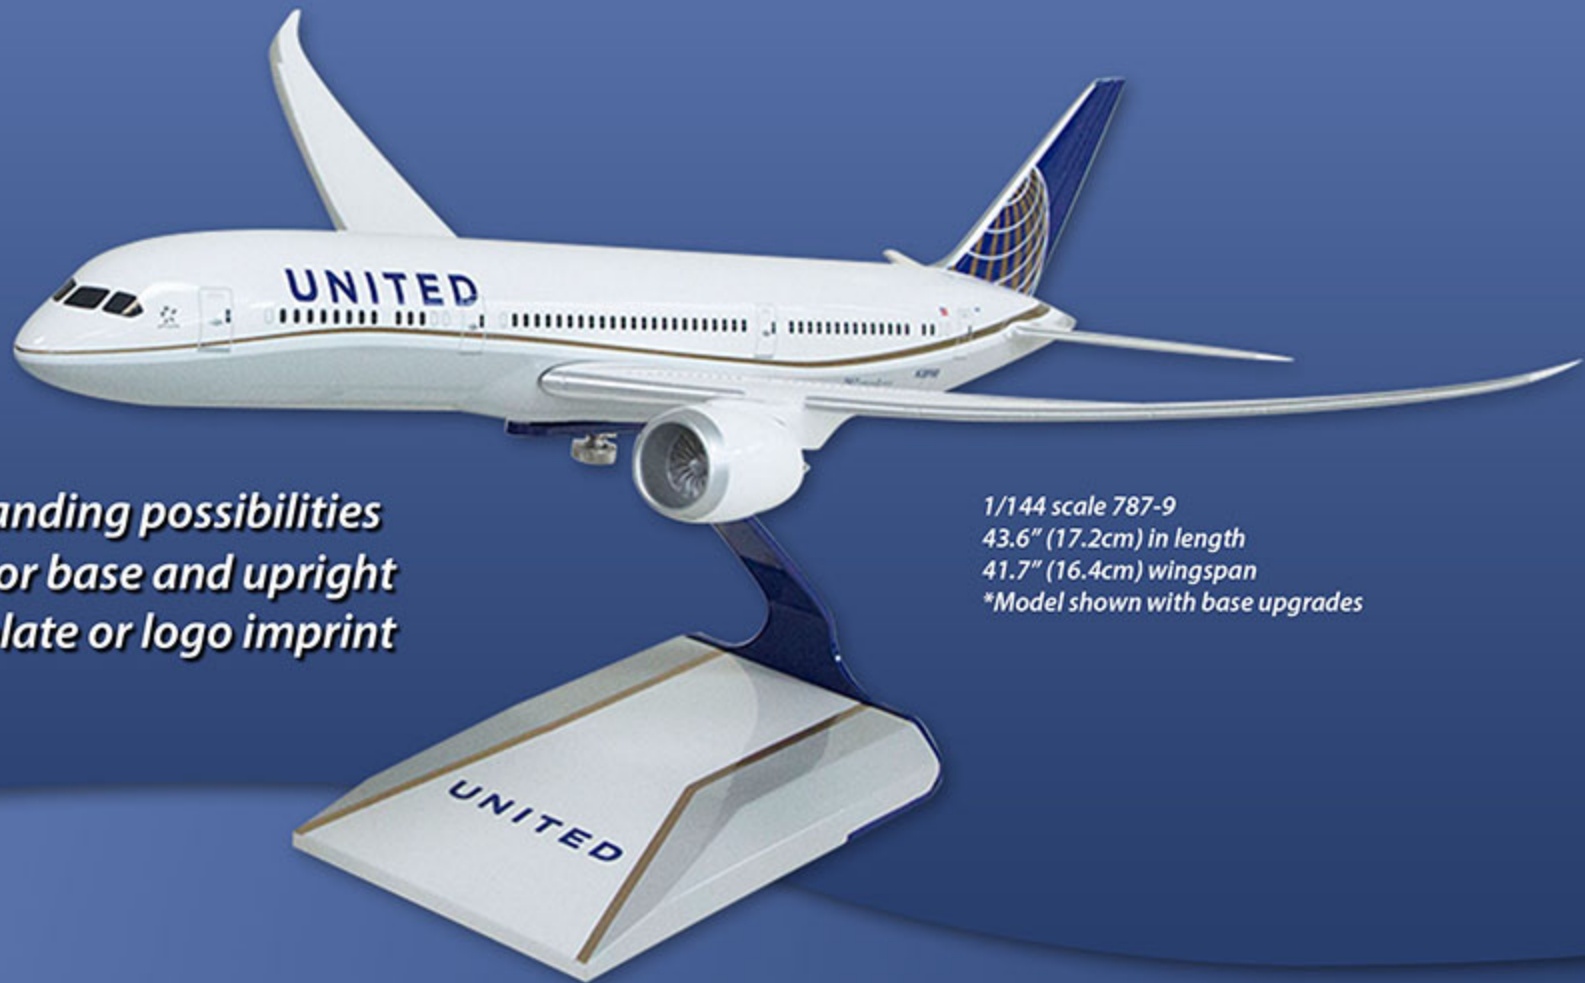

PacMin Standard Base

Endless branding possibilities

- Full color base and upright
- Nameplate or logo imprint

1/144 scale 787-9
43.6" (111.8cm) in length
41.7" (106.1cm) wingspan
*Model shown with base upgrades

PacMin Standard Base

- Brushed aluminum upright
- Solid molded base
- Painted pearl white

Base Upgrades

- Wood base with aluminum upright
- Standard base with nameplate and colored upright
- Standard base with custom branding and logo imprint